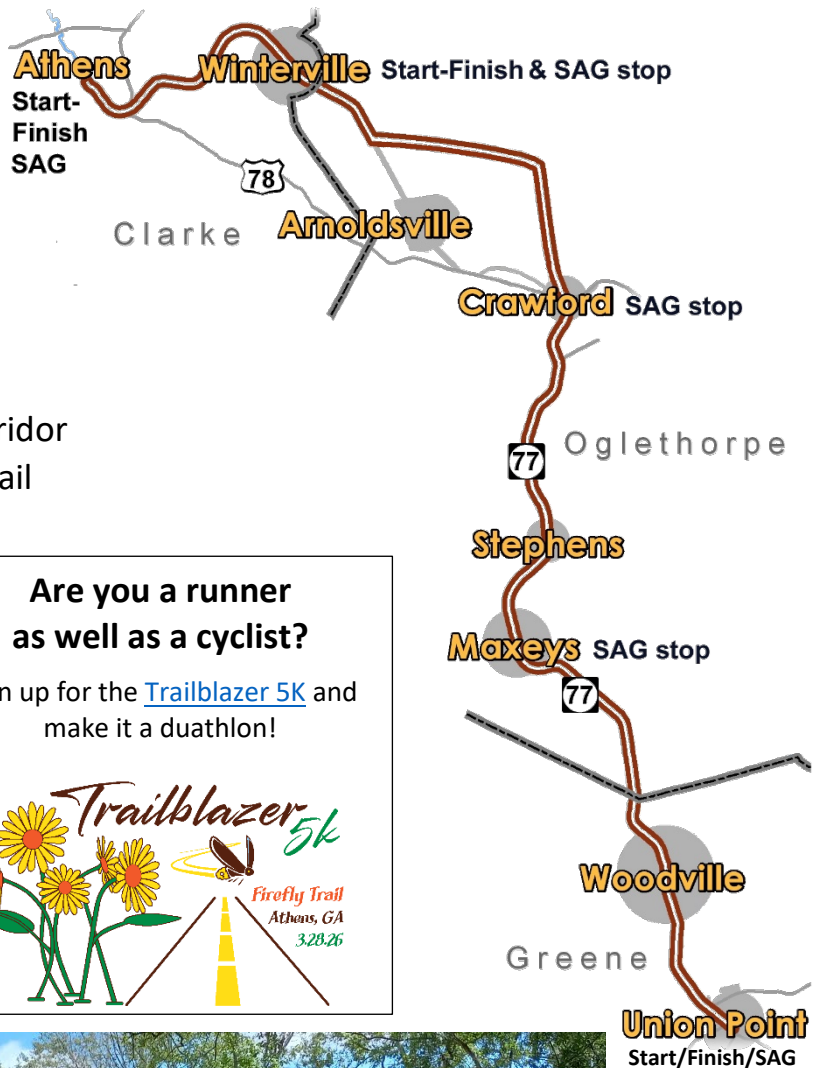

Are you a runner
as well as a cyclist?

Sign up for the [Trailblazer 5K](#) and
make it a duathlon!